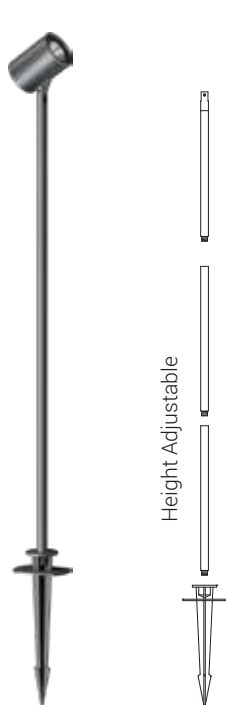

ACCESSORIES

ANTI-GLARE VISOR

8295	Nebula Micro	Ø45 x 58
8306	Nebula Mini	Ø55 x 64
8308	Nebula Midi	Ø76 x 76
8310	Nebula	Ø100 x 79

The Push-on visor can be installed by 360° and prevents lateral glare from one direction up to 45°. The cylindrical screen has a number of openings in it that allows water to flow out if it is fixed pointing upwards.

SPILL CONTROL SNOOT

8296	Nebula Micro	Ø45 x 75
8307	Nebula Mini	Ø55 x 85
8309	Nebula Midi	Ø76 x 100
8323	Nebula	Ø100 x 125

Push-on snoot for the lateral shielding of stray light. The cylindrical screen has a number of openings in it that allows water to flow out if it is fixed pointing upwards.

HONEY COMB LOUVRE - GLARE CUT-OFF

The Internal louvre prevents a lateral glare from all directions up to 45°.

8333	Nebula Micro / Nebula Mini
8334	Nebula Midi
8335	Nebula

MOUNTING

TREE STRAP	
8275	1 metre

TREE STRAP CLAMP	
ID : 8343	

SPLIT VERSION

Height Adjustable

STANDARD VERSION

8336	Floor Mount	700
8337	Spike Mount	990

ORDERING GUIDE

Eg : 4266 (Nebula Mini) + 8349 (Spike Mount)

Bracket will not be added when you ordering with Floor Mount / Spike Mount