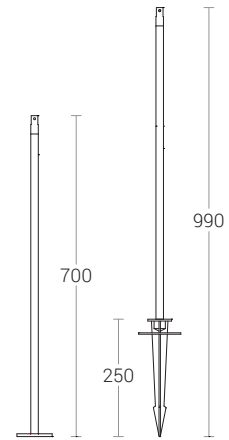

SPILL CONTROL SNOOT

8296	Nebula Micro	Ø45 x 75
8307	Nebula Mini	Ø55 x 85
8309	Nebula Midi	Ø76 x 100
8323	Nebula	Ø100 x 125

Push-on snoot for the lateral shielding of stray light. The cylindrical screen has a number of openings in it that allows water to flow out if it is fixed pointing upwards.

HONEY COMB LOUVRE - GLARE CUT-OFF

The Internal louvre prevents a lateral glare from all directions up to 45°.

8333	Nebula Micro / Nebula Mini
8334	Nebula Midi
8335	Nebula

MOUNTING

TREE STRAP	
8275	1 metre

TREE STRAP CLAMP	
ID : 8343	

SPLIT VERSION

Height Adjustable

STANDARD VERSION

8336	Floor Mount	700
8337	Spike Mount	990

ORDERING GUIDE

Eg : 4266 (Nebula Mini) + 8349 (Spike Mount)

Bracket will not be added when you ordering with Floor Mount / Spike Mount

Suitable for

Nebula Micro / Nebula Mini / Nebula Midi

OPTICS

Nebula Nano / Micro
BA 8°/12°/24°/40°/60°/40°x11°

Nebula Mini / Nebula Midi / Nebula
15°/25°/40°