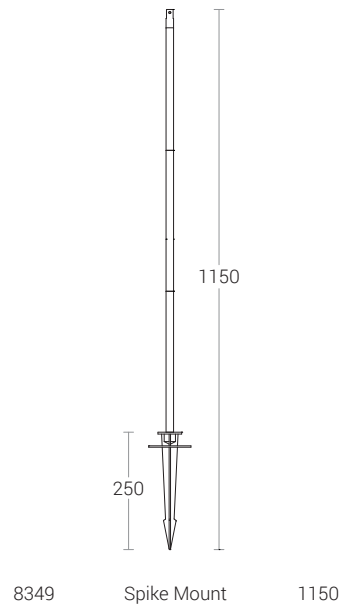

SPILL CONTROL SNOOT

8296	Nebula Micro	Ø45 x 75
8307	Nebula Mini	Ø55 x 85
8309	Nebula Midi	Ø76 x 100
8323	Nebula	Ø100 x 125

Push-on snoot for the lateral shielding of stray light. The cylindrical screen has a number of openings in it that allows water to flow out if it is fixed pointing upwards.

HONEY COMB LOUVRE - GLARE CUT-OFF

The Internal louvre prevents a lateral glare from all directions up to 45°.

8333	Nebula Micro / Nebula Mini
8334	Nebula Midi
8335	Nebula

MOUNTING

TREE STRAP	
8275	1 metre

TREE STRAP CLAMP	
ID : 8343	

SPLIT VERSION

Height Adjustable

STANDARD VERSION

8336	Floor Mount	700
8337	Spike Mount	990

ORDERING GUIDE

Eg : 4266 (Nebula Mini) + 8349 (Spike Mount)

Bracket will not be added when you ordering with Floor Mount / Spike Mount

Suitable for

Nebula Micro / Nebula Mini / Nebula Midi

OPTICS

Nebula Nano / Micro
BA 8°/12°/24°/40°/60°/40°x11°

Nebula Mini / Nebula Midi / Nebula
15°/25°/40°