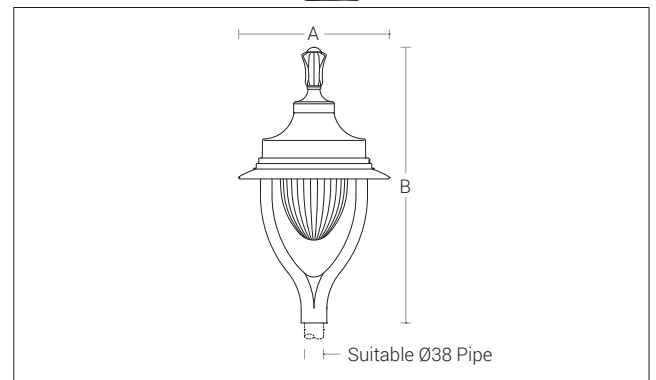

**Product Description**

- The luminaire comprises of specially contoured spun aluminium top cover, gravity die cast aluminium supporting arms with mounting base.
- Non yellowing UV stabilised V translucent acrylic / V clear acrylic diffuser.
- Suitable for mounting on 38mm OD pipe.
- Cable entries for through-wiring of mains supply cable
- Prewired with E27 holder and suitable for operation on 240V, 50Hz single phase ac supply.

**Diffuser Options**

A9 - Clear Acrylic

A8 - Translucent acrylic

ID	Wattage	A	B
5189 A8/A9	E27	Ø300	550