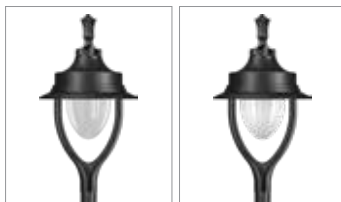

A modern heritage post top luminaire. Aesthetically designed sturdy construction ensures a long life against all weather condition, maintaining initial performances through the lifetime of the installation.

**Product Description**

- The luminaire comprises of specially contoured spun aluminium top cover, gravity die cast aluminium supporting arms with mounting base.
- Non yellowing UV stabilised V translucent acrylic / V clear acrylic diffuser.
- Suitable for mounting on 38mm OD pipe.
- Cable entries for through-wiring of mains supply cable
- Prewired with E27 holder and suitable for operation on 240V, 50Hz single phase ac supply.

**Area of Application**

Illuminating parks, Gardens, Commercial complex, Residential roadways, Walkways, Streetscapes & office complex.

**Available Finish**

Pure polyester powder coated

- Graphite grey
- Anthracite grey
- Jet black

**Diffuser Options**

A9 - Clear Acrylic

A8 - Translucent acrylic

ID	Wattage	A	B
5189 A8/A9	E27	Ø300	550