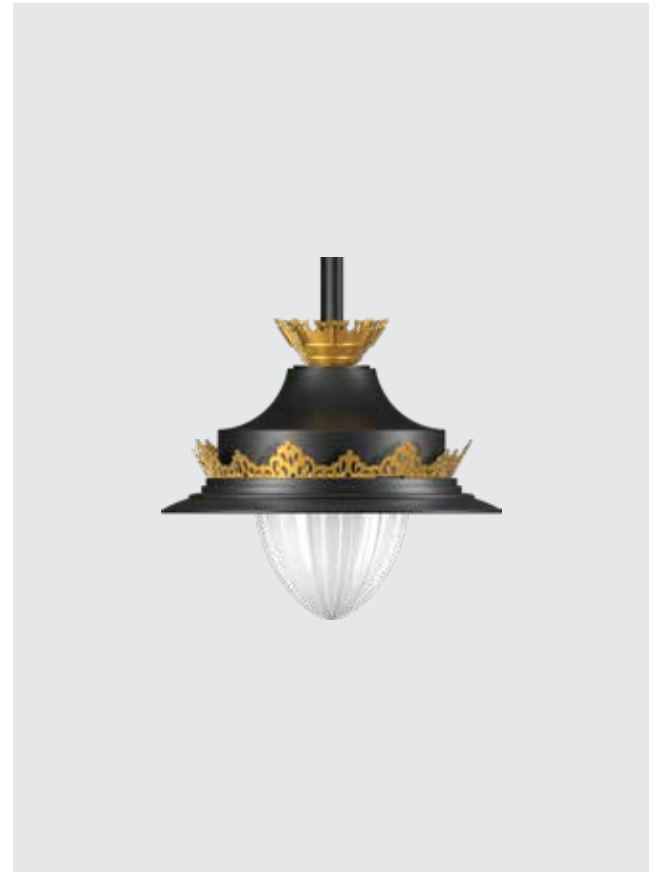

Imperial Mini pathway luminaires is a special purpose outdoor luminaire, integral model, totally weather proof aesthetically contoured. Improved long lasting protection against ingress of dust / moisture / insects inside optical compartment with top opening facility for maintenance.

Product Description

- Luminaire comprises of specially contoured spun aluminium body featuring high strength and anti corrosion.
- Aluminium Casting crown attachment added for aesthetics.
- Non yellowing, UV stabilised, translucent V acrylic diffuser, Clear V acrylic diffuser / Clear V PC diffuser
- EPDM gasket.
- Suitable for mounting to internally threaded pipe of designation M30.
- Cable entries for through-wiring of mains supply cable.
- Prewired with E27 holder and suitable for operation on 240V, 50Hz single phase ac supply.

Area of Application

Gardens, Smaller Roadways, Private driveways, Residential Area Lighting, Courtyards, Public area lighting like parks & Squares

Available Finish

Pure polyester powder coated

- Graphite grey
- Anthracite grey
- Jet black

Diffuser Options

A8 - Translucent Acrylic

A9 - Clear Acrylic

A12 - Clear Polycarbonate

ID	Wattage	A	B
4890 A8/A9/A12	E27	Ø425	401 / 431

Note : A8-V Diffuser Translucent / A9-V Diffuser Clear / A12-V Diffuser Clear (polycarbonate)