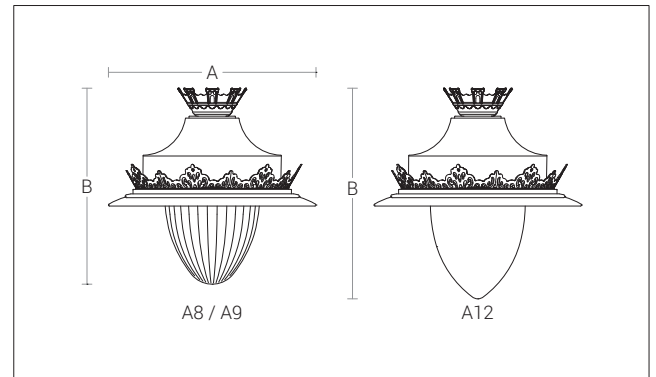

Imperial Mini pathway luminaires is a special purpose outdoor luminaire, integral model, totally weather proof aesthetically contoured. Improved long lasting protection against ingress of dust / moisture / insects inside optical compartment with top opening facility for maintenance.

Product Description

- Luminaire comprises of specially contoured spun aluminium body featuring high strength and anti corrosion.
- Aluminium Casting crown attachment added for aesthetics.
- Non yellowing, UV stabilised, translucent V acrylic diffuser, Clear V acrylic diffuser / Clear V PC diffuser
- EPDM gasket.
- Suitable for mounting to internally threaded pipe of designation M30.
- Cable entries for through-wiring of mains supply cable.
- Prewired with E27 holder and suitable for operation on 240V, 50Hz single phase ac supply.

Diffuser Options

A8 - Translucent Acrylic

A9 - Clear Acrylic

A12 - Clear Polycarbonate

ID	Wattage	A	B
4890 A8/A9/A12	E27	Ø425	401 / 431

Note : A8-V Diffuser Translucent / A9-V Diffuser Clear / A12-V Diffuser Clear (polycarbonate)