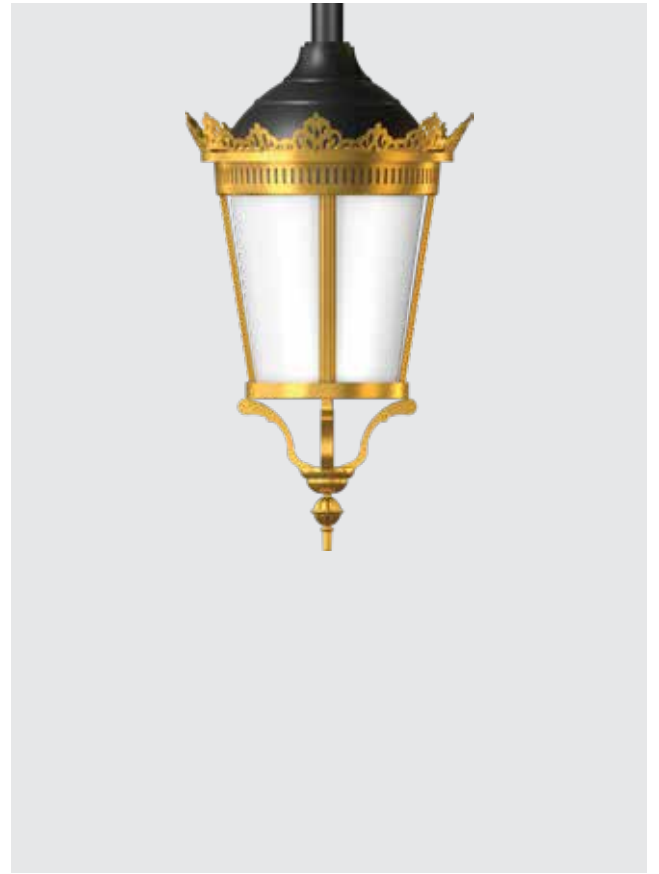

"Magudam Midi" pathway luminaire, is an innovative design options to provide visual integration with the environment. Aesthetically designed sturdy construction ensures a long life against all weather condition, maintaining initial performances through the lifetime of the installation.

Product Description

- The luminaire comprises of specially contoured spun aluminium top cover with die cast aluminium components.
- Pressure diecast aluminium magudam attachment added for aesthetics.
- Non-yellowing UV stabilised translucent acrylic diffuser.
- Suitable for mounting to internally threaded pipe of designation M30.
- Cable entries for through-wiring of mains supply cable.
- Prewired with E27 holder and suitable for operating on 240V, 50Hz single phase ac supply.

Product Benefits

- Elegant, Functionality
- Quick installation and low assembly costs.
- Dark sky compliant protects pedestrians from glare, in addition to preventing spill light above the horizontal plane.

Area of Application

Illuminating parks, Gardens, commercial complex, Pathways in residential buildings, Walkways, Streetscapes & office complex.

Available Finish

Pure polyester powder coated

- Graphite grey & Gold
- Anthracite grey & Gold
- Jet black & Gold