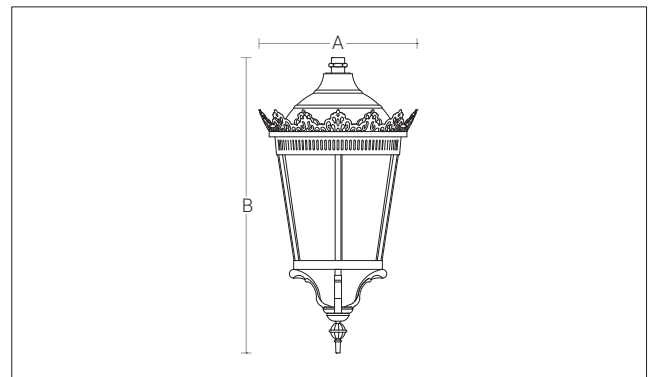

"Magudam Midi" pathway luminaire, is an innovative design options to provide visual integration with the environment. Aesthetically designed sturdy construction ensures a long life against all weather condition, maintaining initial performances through the lifetime of the installation.

Product Description

- The luminaire comprises of specially contoured spun aluminium top cover with die cast aluminium components.
- Pressure diecast aluminium magudam attachment added for aesthetics.
- Non-yellowing UV stabilised translucent acrylic diffuser.
- Suitable for mounting to internally threaded pipe of designation M30.
- Cable entries for through-wiring of mains supply cable.
- Prewired with E27 holder and suitable for operating on 240V, 50Hz single phase ac supply.

Product Benefits

- Elegant, Functionality
- Quick installation and low assembly costs.
- Dark sky compliant protects pedestrians from glare, in addition to preventing spill light above the horizontal plane.

Area of Application

Illuminating parks, Gardens, commercial complex, Pathways in residential buildings, Walkways, Streetscapes & office complex.

Available Finish

Pure polyester powder coated

- Graphite grey & Gold
- Anthracite grey & Gold
- Jet black & Gold

ID	Wattage	A	B
4607	E27 Holder	358	670

Max. Wattage E27 : 30W LED / 45W CFLE