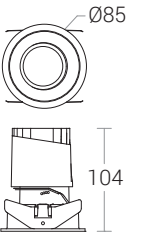

Optical Performance

Colour Temperature	: 3000K
Luminous flux	: 712 lm (24°)
Tilt	: Yes
Beam Angle	: 15° / 24° / 38°