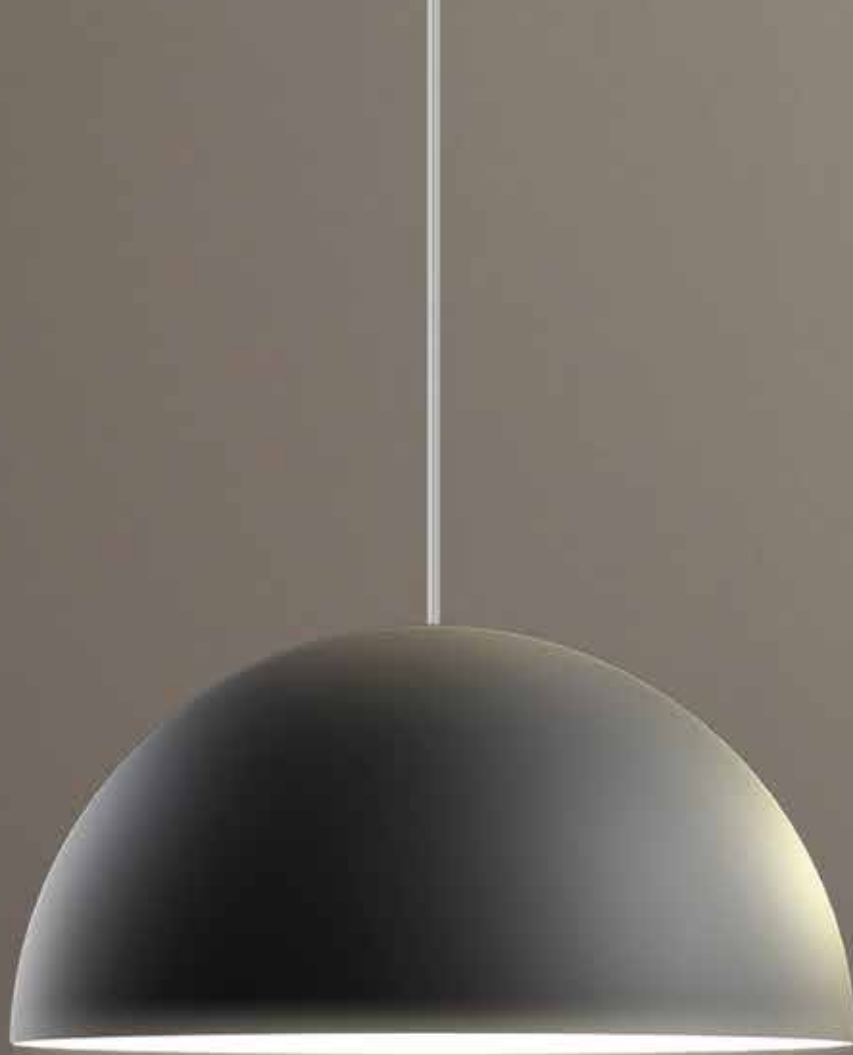

PENDANT SERIES

Pendant / Portico Series

JUNO MIDI / JUNO

SHINE MIDI / SHINE

AARSH MIDI / AARSH

SONA MIDI / SONA

MAGNUM

ALPINA

CYLIN SLIMMY

SHINE MIDI / SHINE

MONA MIDI / MONA

SONA MIDI / SONA

BEMA-M

NILA MIDI / NILA

INSPIRATION

MAGNUM

ID	Wattage	Dimension
2881	E27 Holder	Ø600 x 345
2880	36W LED	Ø600 x 345

Colour : Black