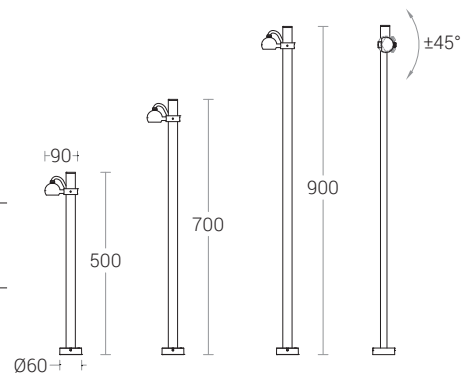

Optical Performance

Light Distribution : Symmetrical

Note : It is our constant endeavor to upgrade the performance of our products. For the latest technical information, IES files and product updates please refer to the website at www.klite.in