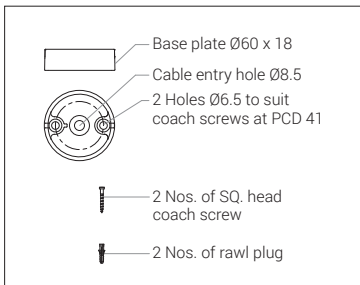

Optical Performance

Light Distribution : Symmetrical

Note : It is our constant endeavor to upgrade the performance of our products. For the latest technical information, IES files and product updates please refer to the website at www.klite.in