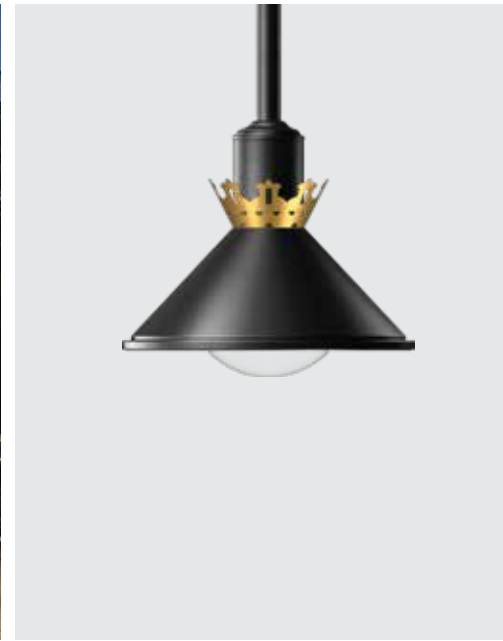

Technical Specifications

General

ID : 4450
System Wattage : 30W / 50W LED
Driver Integral : Constant Current
Operating Voltage : 100-277Vac
Operating Temperature : -15°C~+50°C

Physical

Body : Spun & Extruded Aluminium
Diffuser : Clear acrylic
Mounting : Internally threaded pipe
of designation : M30
Finish : Powder coated
RAL 9004 Signal black & Gold
RAL 9007 Grey aluminium
& Gold
RAL 7016 Anthracite grey
& Gold

Light Source

Light Source : LUMILEDS / OSRAM
CRI (Ra) : ≥70
LED Colour Temperature : 3000K / 4000K / 5700K

Driver

Power Supply : Integral
Input Voltage : 230 - 240Vac
Frequency : 50-60Hz
Power Factor : >0.95
THD : <10%
Surge Protection : 4KV / 6KV
Efficiency : >85%

Optical Performance

Light Distribution : Type II / Type III / Type IV
Symmetrical