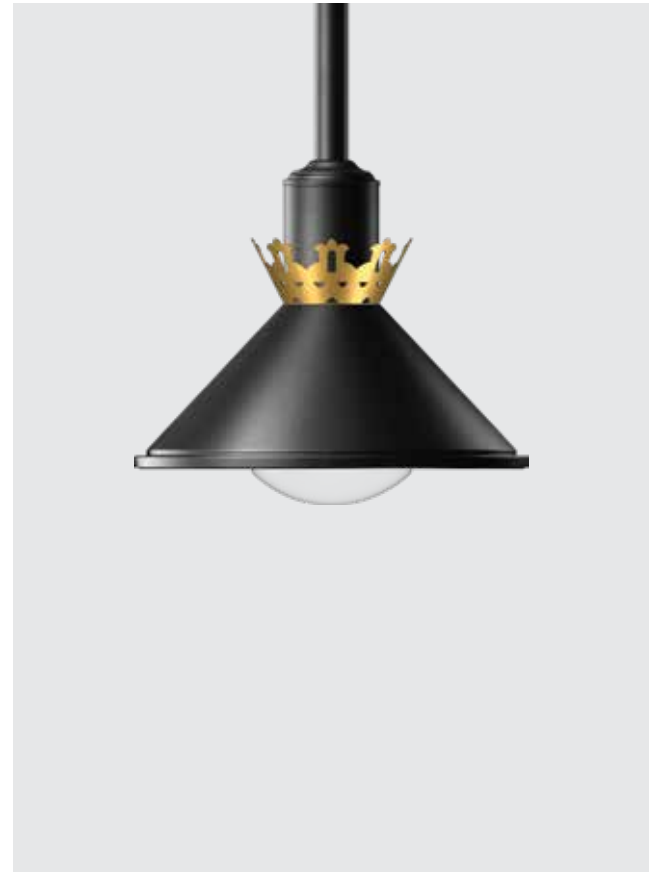

The integral design and weatherproof features of Karona Orna Mini makes it ideal for outdoor use, ensuring durability and functionality even in harsh conditions. The improved protection against dust, moisture, and insects is particularly noteworthy, as it helps maintain the luminaire's performance over time while minimizing maintenance needs.

MATERIAL

Body	: Spun aluminium & Extruded aluminium alloy
Crown	: Aluminium casting
Impact Protection	: IK05
Ingress Protection	: IP66
Diffuser	: Clear acrylic
Gasket	: Silicone gasket
Mounting	: Internally threaded pipe of designation M30

ELECTRICAL

Driver	: Standard
Power Supply	: Integral
Input Voltage	: 230-240Vac / 50-60 Hz
Surge	: 4KV / 6KV

PRODUCT CONFIGURATIONS

Wattage	: 30W / 50W
Light Distribution	: Type II / Type III / Type IV / Symmetrical
CCT	: 3000K / 4000K / 5700K
LED Life Time	: L70 B10 1,00000 H

AREA OF APPLICATION

Gardens, Smaller Roadways, Private driveways, Residential Area Lighting, Courtyards, Public area lighting like parks & Squares.

AVAILABLE FINISH

Pure polyester powder coated
RAL 9004 Signal black & Gold
RAL 9007 Grey aluminium & Gold
RAL 7016 Anthracite grey & Gold