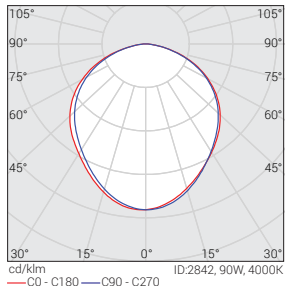

Optical

Colour Temperature	: 4000K
Luminous flux	: 10415 lm for 90W
Light Distribution	: >100°

For other IES files - Please refer Online

Photometric Data

Accessories

Pendant

Description

Adjustable stainless steel suspension kit (1 metre)- 4 Nos. available on request at extra cost.

AARSH Ø600
WW / NW

WW (>100°) 60W
NW (>100°) 60W

AARSH Ø900
WW / NW

WW (>100°) 90W
NW (>100°) 90W

AARSH Ø1200
WW / NW

WW (>100°) 120W
NW (>100°) 120W

Aarsh Typologies

Aarsh Typologies