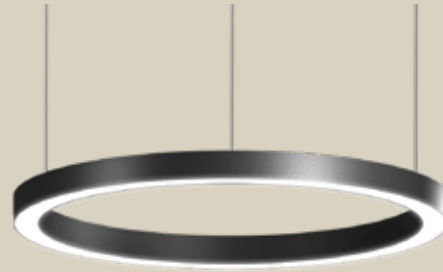

K-LITE

INFINITY

Power : 24W 36W 48W
Length : Ø600mm Ø900mm Ø1200mm

Upto
90
lm/w

Features

- LUMILED LED's
- 3000K / 4000K / 5700K
- Ra>80
- SDCM ≤ 3
- L70 / B10 @ 59,000 Hrs
- Standard suspension kit 1M

Options

- Through wiring
- Dimmable options

Beam Angle

120°
Diffused

Accessories

Canopy Kit

For control unit
Bespoke Colour Options

PENDANT
DIRECT

Dimension in mm

Light Source

Light Source : LUMILED
 CRI (Ra) : >80
 LED Colour Temperature : 3000K / 4000K / 5700K

Optical

Tilt : Fixed
 Beam Angle : 120°
 Diffuser Material : Translucent PC

Physical

Body : High-Grade Aluminium
 Mounting : Suspended
 Finish : White(RAL9016)
 Black(RAL9005)
 Grey (RAL 9006)