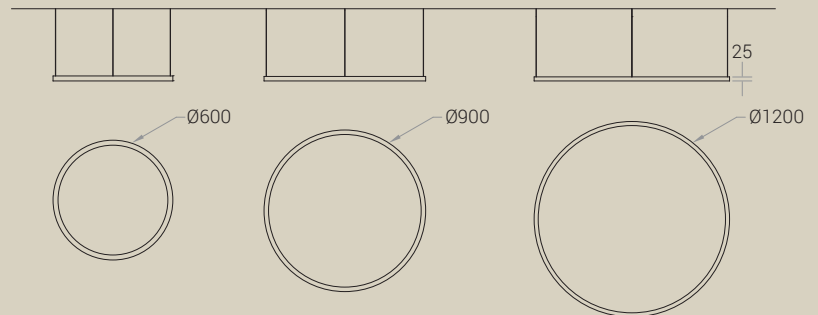

K-LITE

INFINITY

Power : 24W 36W 48W
Length : Ø600mm Ø900mm Ø1200mm

Upto
90
lm/w

Features

- LUMILED LED's
- 3000K / 4000K / 5700K
- Ra>80
- SDCM ≤ 3
- L70 / B10 @ 59,000 Hrs
- Standard suspension kit 1M

Options

- Through wiring
- Dimmable options

Beam Angle

120°
Diffused

Accessories

Canopy Kit

For control unit
Bespoke Colour Options

PENDANT
DIRECT

Dimension in mm

Light Source

Light Source : LUMILED
 CRI (Ra) : >80
 LED Colour Temperature : 3000K / 4000K / 5700K

Optical

Tilt : Fixed
 Beam Angle : 120°
 Diffuser Material : Translucent PC

Physical

Body : High-Grade Aluminium
 Mounting : Suspended
 Finish : White(RAL9016)
 Black(RAL9005)
 Grey (RAL 9006)

Driver

Power Supply : Integrated
 Power Factor : >0.9
 THD : <10%
 Surge Protection : 3KV
 Efficiency : >85%

Ordering Guide

Pendant - Direct

ID	Wattage	Dimension (mm)
3231	24W	Ø600 x 25
3232	36W	Ø900 x 25
3233	48W	Ø1200 x 25