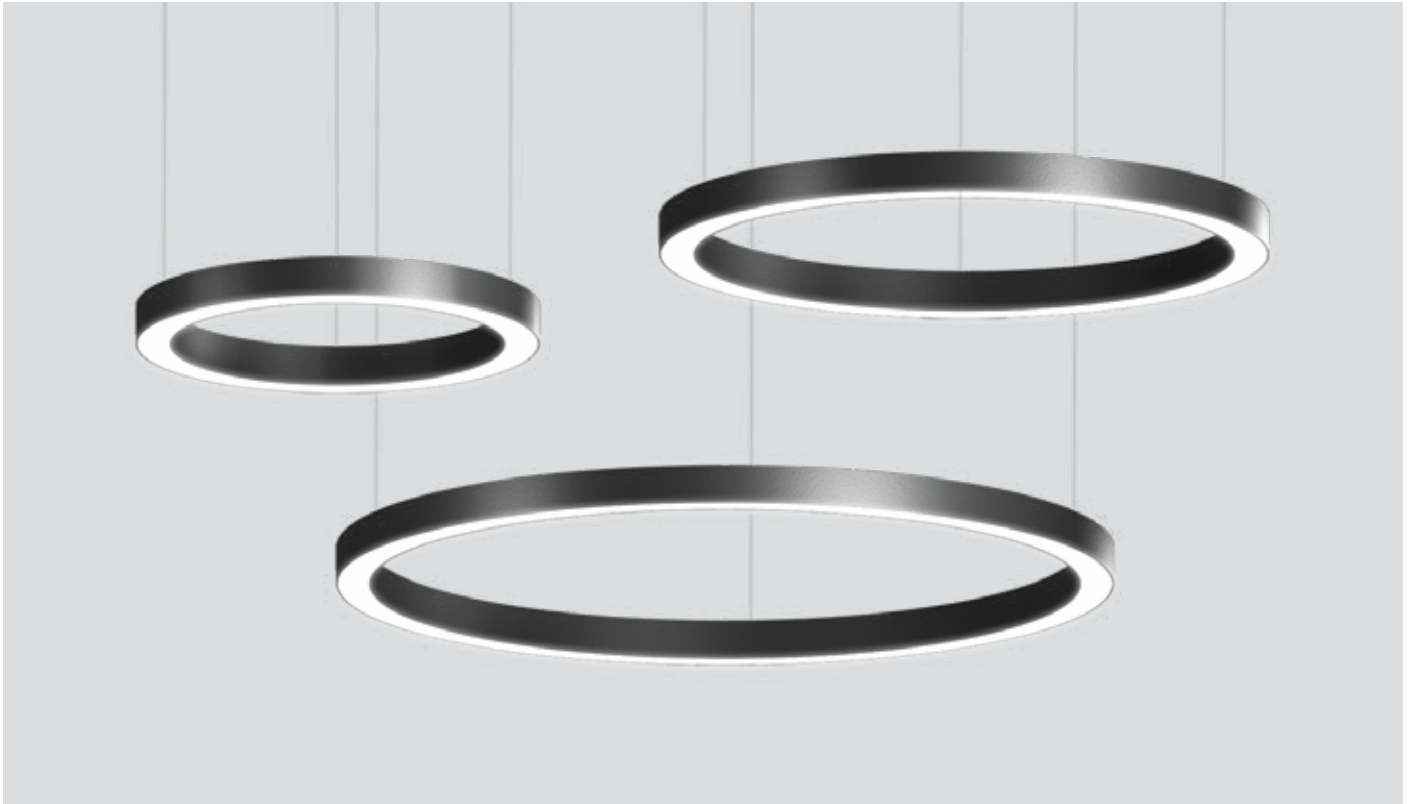

K-LITE

INFINITY

Power : 24W 36W 48W
Length : Ø600mm Ø900mm Ø1200mm

Upto
90
lm/w

Features

- LUMILED LED's
- 3000K / 4000K / 5700K
- Ra>80
- SDCM ≤ 3
- L70 / B10 @ 59,000 Hrs
- Standard suspension kit 1M

Options

- Through wiring
- Dimmable options

Beam Angle

120°
Diffused

Accessories

Canopy Kit

For control unit
Bespoke Colour Options

PENDANT
DIRECT

Dimension in mm

Housing Colour

- High-quality aluminium with powder coated finish in RAL9005 Black fine texture | RAL9016 White fine texture | RAL9006 Grey fine texture

Light Application

Technical Specifications

General

Driver : Constant Current
 Input Voltage : 110-265Vac
 Operating Temperature : +25°C~+55°C

Light Source

Light Source : LUMILED
 CRI (Ra) : >80
 LED Colour Temperature : 3000K / 4000K / 5700K

Optical

Tilt : Fixed
 Beam Angle : 120°
 Diffuser Material : Translucent PC

Physical

Body : High-Grade Aluminium
 Mounting : Suspended
 Finish : White(RAL9016)
 Black(RAL9005)
 Grey (RAL 9006)