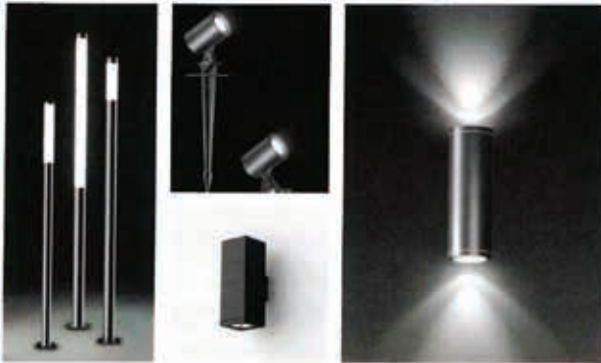

Since 1961

Electrical India

ISSN 0972-3277

India's oldest magazine on power and electrical products industry

Klite offers high-quality outdoor lighting products

Established in 1977, Klite offers a vast collection of high quality Architectural luminaires and poles to suit variety of applications and design styles.